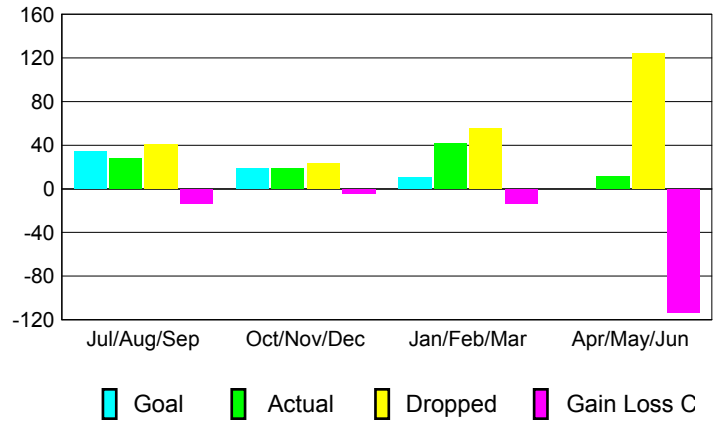

**Membership Results 2012-2013**

Goal, New, Dropped, Gain/Loss

**YTD Status Quo Clubs 2012-2013**

Status Quo Clubs Compared to Status Quo Members

**Gender Comparison 2012-2013**

**Club Gain/Loss 2012-2013**

**Membership Gain/Loss 2012-2013**

GMT: **MANOJ SHAH**

Location: **ZIMBABWE**

GMT CA: **6**

**CLUBS**

Month	New Club Goal	Actual New Clubs	Actual Dropped Clubs	Gain/Loss of Clubs
<b>2012-2013</b>				
Jul/Aug/Sep	2	0	0	0
Oct/Nov/Dec	1	0	0	0
Jan/Feb/Mar	1	1	2	-1
Apr/May/Jun	0	0	5	-5
<b>Totals</b>	<b>4</b>	<b>1</b>	<b>7</b>	<b>-6</b>

**Club Results 2012-2013**

Goal, New, Dropped, Gain/Loss

**YTD Status Quo Clubs 2012-2013**

Status Quo Clubs Compared to Status Quo Members

**Club Gain/Loss 2012-2013**

**MEMBERSHIP**

Month	Net Memb Goal	Actual New Memb	Actual Dropped Memb	Gain/Loss of Memb
<b>2012-2013</b>				
Jul/Aug/Sep	34	28	41	-13
Oct/Nov/Dec	19	19	23	-4
Jan/Feb/Mar	10	42	55	-13
Apr/May/Jun	0	11	124	-113
<b>Totals</b>	<b>63</b>	<b>100</b>	<b>243</b>	<b>-143</b>

**Membership Results 2012-2013**

Goal, New, Dropped, Gain/Loss

**Gender Comparison 2012-2013**

**Membership Gain/Loss 2012-2013**