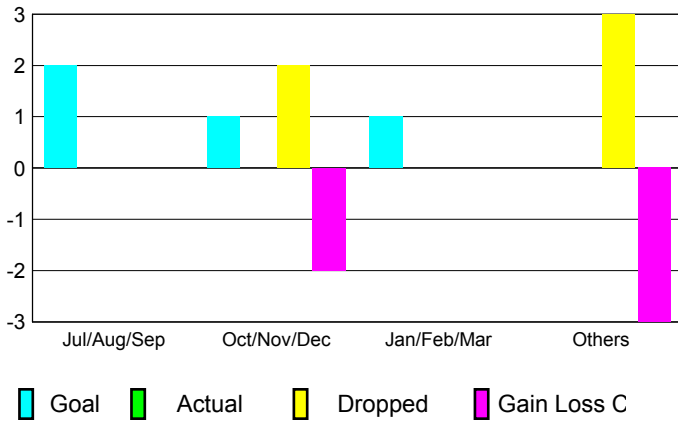

**Membership Results 2012-2013**

Goal, New, Dropped, Gain/Loss

**YTD Status Quo Clubs 2012-2013**

Status Quo Clubs Compared to Status Quo Members

**Gender Comparison 2012-2013**

**Club Gain/Loss 2012-2013**

**Membership Gain/Loss 2012-2013**

GMT: **MANOJ SHAH**

Location: **MALAWI**

GMT CA: **6**

**CLUBS**

Month	New Club Goal	Actual New Clubs	Actual Dropped Clubs	Gain/Loss of Clubs
<b>2012-2013</b>				
Jul/Aug/Sep	2	0	0	0
Oct/Nov/Dec	1	0	2	-2
Jan/Feb/Mar	1	0	0	0
Apr/May/June	0	0	3	-3
<b>Totals</b>	<b>4</b>	<b>0</b>	<b>5</b>	<b>-5</b>

**Club Results 2012-2013**

Goal, New, Dropped, Gain/Loss

**YTD Status Quo Clubs 2012-2013**

Status Quo Clubs Compared to Status Quo Members

**Club Gain/Loss 2012-2013**

**MEMBERSHIP**

Month	Net Memb Goal	Actual New Memb	Actual Dropped Memb	Gain/Loss of Memb
<b>2012-2013</b>				
Jul/Aug/Sep	34	3	12	-9
Oct/Nov/Dec	19	6	40	-34
Jan/Feb/Mar	10	21	14	7
Apr/May/June	0	6	56	-50
<b>Totals</b>	<b>63</b>	<b>36</b>	<b>122</b>	<b>-86</b>