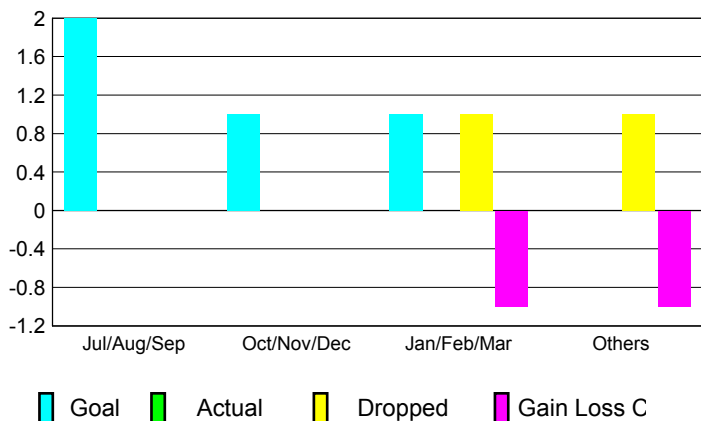

GMT: **MANOJ SHAH**

Location: **BOTSWANA**

GMT CA: **6**

**CLUBS**

Month	New Club Goal	Actual New Clubs	Actual Dropped Clubs	Gain/Loss of Clubs
<b>2012-2013</b>				
Jul/Aug/Sep	2	0	0	0
Oct/Nov/Dec	1	0	0	0
Jan/Feb/Mar	1	0	1	-1
Apr/May/Jun	0	0	1	-1
<b>Totals</b>	<b>4</b>	<b>0</b>	<b>2</b>	<b>-2</b>

**Club Results 2012-2013**

Goal, New, Dropped, Gain/Loss

**MEMBERSHIP**

Month	Net Memb Goal	Actual New Memb	Actual Dropped Memb	Gain/Loss of Memb
<b>2012-2013</b>				
Jul/Aug/Sep	34	15	1	14
Oct/Nov/Dec	19	3	9	-6
Jan/Feb/Mar	10	0	25	-25
Apr/May/Jun	0	16	39	-23
<b>Totals</b>	<b>63</b>	<b>34</b>	<b>74</b>	<b>-40</b>

**Membership Results 2012-2013**

Goal, New, Dropped, Gain/Loss

**YTD Status Quo Clubs 2012-2013**

Status Quo Clubs Compared to Status Quo Members

**Gender Comparison 2012-2013**

**Club Gain/Loss 2012-2013**