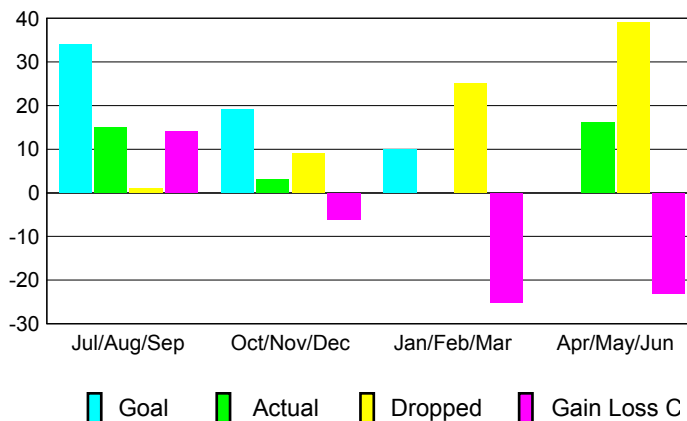

GMT: **MANOJ SHAH**

Location: **BOTSWANA**

GMT CA: **6**

**CLUBS**

Month	New Club Goal	Actual New Clubs	Actual Dropped Clubs	Gain/Loss of Clubs
<b>2012-2013</b>				
Jul/Aug/Sep	2	0	0	0
Oct/Nov/Dec	1	0	0	0
Jan/Feb/Mar	1	0	1	-1
Apr/May/Jun	0	0	1	-1
<b>Totals</b>	<b>4</b>	<b>0</b>	<b>2</b>	<b>-2</b>

**Club Results 2012-2013**

Goal, New, Dropped, Gain/Loss

**MEMBERSHIP**

Month	Net Memb Goal	Actual New Memb	Actual Dropped Memb	Gain/Loss of Memb
<b>2012-2013</b>				
Jul/Aug/Sep	34	15	1	14
Oct/Nov/Dec	19	3	9	-6
Jan/Feb/Mar	10	0	25	-25
Apr/May/Jun	0	16	39	-23
<b>Totals</b>	<b>63</b>	<b>34</b>	<b>74</b>	<b>-40</b>

**Membership Results 2012-2013**

Goal, New, Dropped, Gain/Loss

**YTD Status Quo Clubs 2012-2013**

Status Quo Clubs Compared to Status Quo Members

**Gender Comparison 2012-2013**

**Club Gain/Loss 2012-2013**

**Membership Gain/Loss 2012-2013**

GMT: **MANOJ SHAH**

Location: **MALAWI**

GMT CA: **6**

**CLUBS**

Month	New Club Goal	Actual New Clubs	Actual Dropped Clubs	Gain/Loss of Clubs
<b>2012-2013</b>				
Jul/Aug/Sep	2	0	0	0
Oct/Nov/Dec	1	0	2	-2
Jan/Feb/Mar	1	0	0	0
Apr/May/June	0	0	3	-3
<b>Totals</b>	<b>4</b>	<b>0</b>	<b>5</b>	<b>-5</b>