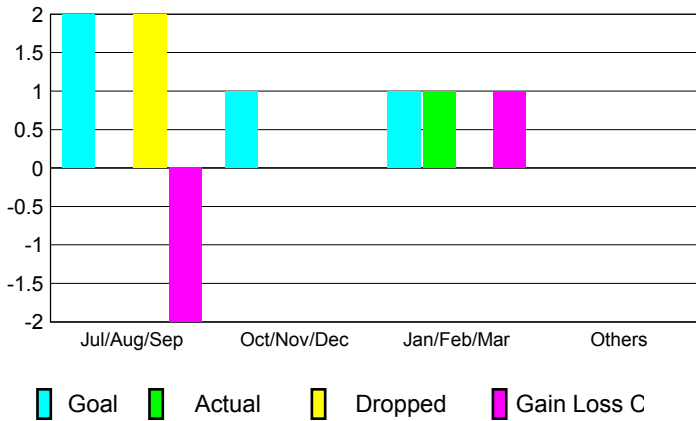

GMT: **MANOJ SHAH**

Location: **MOZAMBIQUE**

GMT CA: **6**

CLUBS

Month	New Club Goal	Actual New Clubs	Actual Dropped Clubs	Gain/Loss of Clubs
2012-2013				
Jul/Aug/Sep	2	0	2	-2
Oct/Nov/Dec	1	0	0	0
Jan/Feb/Mar	1	1	0	1
Apr/May/June	0	0	0	0
Totals	4	1	2	-1

Club Results 2012-2013

Goal, New, Dropped, Gain/Loss