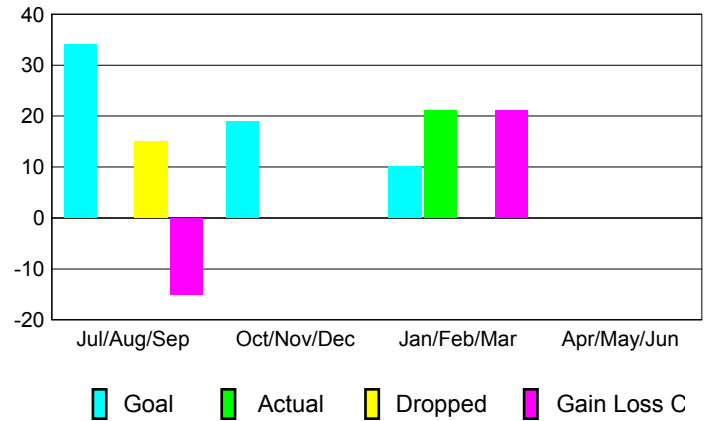

Month	New Club Goal	Actual New Clubs	Actual Dropped Clubs	Gain/Loss of Clubs
<b>2012-2013</b>				
Jul/Aug/Sep	2	0	2	-2
Oct/Nov/Dec	1	0	0	0
Jan/Feb/Mar	1	1	0	1
Apr/May/June	0	0	0	0
<b>Totals</b>	<b>4</b>	<b>1</b>	<b>2</b>	<b>-1</b>

**Club Results 2012-2013**

Goal, New, Dropped, Gain/Loss

**MEMBERSHIP**

Month	Net Memb Goal	Actual New Memb	Actual Dropped Memb	Gain/Loss of Memb
<b>2012-2013</b>				
Jul/Aug/Sep	34	0	15	-15
Oct/Nov/Dec	19	0	0	0
Jan/Feb/Mar	10	21	0	21
Apr/May/June	0	0	0	0
<b>Totals</b>	<b>63</b>	<b>21</b>	<b>15</b>	<b>6</b>

**Membership Results 2012-2013**

Goal, New, Dropped, Gain/Loss

**YTD Status Quo Clubs 2012-2013**

Status Quo Clubs Compared to Status Quo Members

**Gender Comparison 2012-2013**

**Club Gain/Loss 2012-2013**

**Membership Gain/Loss 2012-2013**

GMT: **MANOJ SHAH**

Location: **ZIMBABWE**

GMT CA: **6**

**CLUBS**

Month	New Club Goal	Actual New Clubs	Actual Dropped Clubs	Gain/Loss of Clubs
<b>2012-2013</b>				
Jul/Aug/Sep	2	0	0	0
Oct/Nov/Dec	1	0	0	0
Jan/Feb/Mar	1	1	2	-1
Apr/May/Jun	0	0	5	-5
<b>Totals</b>	<b>4</b>	<b>1</b>	<b>7</b>	<b>-6</b>