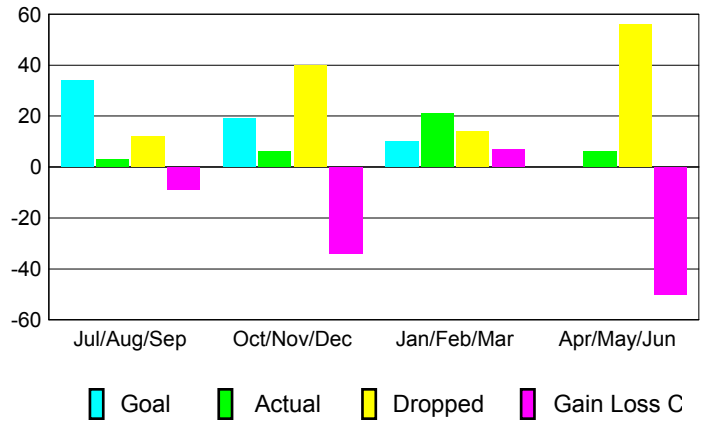

**Membership Results 2012-2013**

Goal, New, Dropped, Gain/Loss

**YTD Status Quo Clubs 2012-2013**

Status Quo Clubs Compared to Status Quo Members

**Gender Comparison 2012-2013**

**Club Gain/Loss 2012-2013**

**Membership Gain/Loss 2012-2013**

GMT: **MANOJ SHAH**

Location: **MALAWI**

GMT CA: **6**

**CLUBS**

Month	New Club Goal	Actual New Clubs	Actual Dropped Clubs	Gain/Loss of Clubs
<b>2012-2013</b>				
Jul/Aug/Sep	2	0	0	0
Oct/Nov/Dec	1	0	2	-2
Jan/Feb/Mar	1	0	0	0
Apr/May/June	0	0	3	-3
<b>Totals</b>	<b>4</b>	<b>0</b>	<b>5</b>	<b>-5</b>

**Club Results 2012-2013**

Goal, New, Dropped, Gain/Loss

**YTD Status Quo Clubs 2012-2013**

Status Quo Clubs Compared to Status Quo Members

**Club Gain/Loss 2012-2013**

**MEMBERSHIP**

Month	Net Memb Goal	Actual New Memb	Actual Dropped Memb	Gain/Loss of Memb
<b>2012-2013</b>				
Jul/Aug/Sep	34	3	12	-9
Oct/Nov/Dec	19	6	40	-34
Jan/Feb/Mar	10	21	14	7
Apr/May/June	0	6	56	-50
<b>Totals</b>	<b>63</b>	<b>36</b>	<b>122</b>	<b>-86</b>

**Membership Results 2012-2013**

Goal, New, Dropped, Gain/Loss

**Gender Comparison 2012-2013**

**Membership Gain/Loss 2012-2013**

GMT: **MANOJ SHAH**

Location: **MOZAMBIQUE**

GMT CA: **6**

**CLUBS**