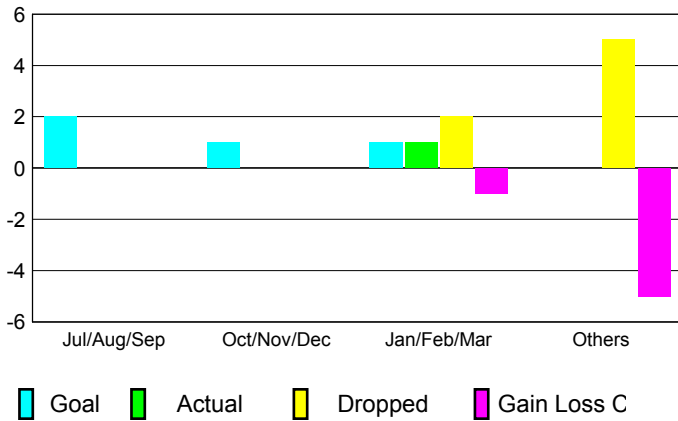

**Membership Results 2012-2013**

Goal, New, Dropped, Gain/Loss

**YTD Status Quo Clubs 2012-2013**

Status Quo Clubs Compared to Status Quo Members

**Gender Comparison 2012-2013**

**Club Gain/Loss 2012-2013**

**Membership Gain/Loss 2012-2013**

GMT: **MANOJ SHAH**

Location: **ZIMBABWE**

GMT CA: **6**

**CLUBS**

Month	New Club Goal	Actual New Clubs	Actual Dropped Clubs	Gain/Loss of Clubs
<b>2012-2013</b>				
Jul/Aug/Sep	2	0	0	0
Oct/Nov/Dec	1	0	0	0
Jan/Feb/Mar	1	1	2	-1
Apr/May/Jun	0	0	5	-5
<b>Totals</b>	<b>4</b>	<b>1</b>	<b>7</b>	<b>-6</b>

**Club Results 2012-2013**

Goal, New, Dropped, Gain/Loss

**YTD Status Quo Clubs 2012-2013**

Status Quo Clubs Compared to Status Quo Members

**Club Gain/Loss 2012-2013**

**MEMBERSHIP**

Month	Net Memb Goal	Actual New Memb	Actual Dropped Memb	Gain/Loss of Memb
<b>2012-2013</b>				
Jul/Aug/Sep	34	28	41	-13
Oct/Nov/Dec	19	19	23	-4
Jan/Feb/Mar	10	42	55	-13
Apr/May/Jun	0	11	124	-113
<b>Totals</b>	<b>63</b>	<b>100</b>	<b>243</b>	<b>-143</b>