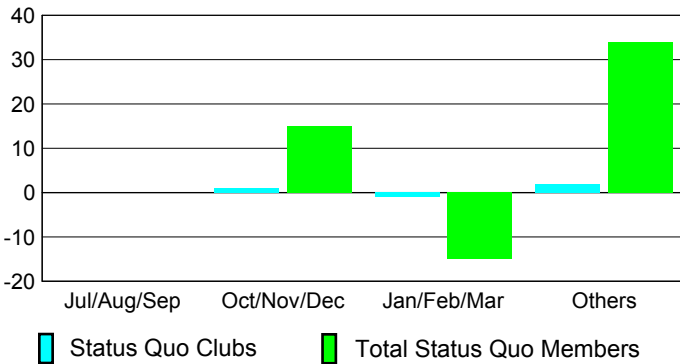

**Membership Results 2012-2013**

Goal, New, Dropped, Gain/Loss

**YTD Status Quo Clubs 2012-2013**

Status Quo Clubs Compared to Status Quo Members

**Gender Comparison 2012-2013**

**Club Gain/Loss 2012-2013**

**Membership Gain/Loss 2012-2013**

GMT: **MANOJ SHAH**

Location: **MALAWI**

GMT CA: **6**

**CLUBS**

Month	New Club Goal	Actual New Clubs	Actual Dropped Clubs	Gain/Loss of Clubs
<b>2012-2013</b>				
Jul/Aug/Sep	2	0	0	0
Oct/Nov/Dec	1	0	2	-2
Jan/Feb/Mar	1	0	0	0
Apr/May/June	0	0	3	-3
<b>Totals</b>	<b>4</b>	<b>0</b>	<b>5</b>	<b>-5</b>

**Club Results 2012-2013**

Goal, New, Dropped, Gain/Loss

**YTD Status Quo Clubs 2012-2013**

Status Quo Clubs Compared to Status Quo Members

**Club Gain/Loss 2012-2013**

**MEMBERSHIP**

Month	Net Memb Goal	Actual New Memb	Actual Dropped Memb	Gain/Loss of Memb
<b>2012-2013</b>				
Jul/Aug/Sep	34	3	12	-9
Oct/Nov/Dec	19	6	40	-34
Jan/Feb/Mar	10	21	14	7
Apr/May/June	0	6	56	-50
<b>Totals</b>	<b>63</b>	<b>36</b>	<b>122</b>	<b>-86</b>