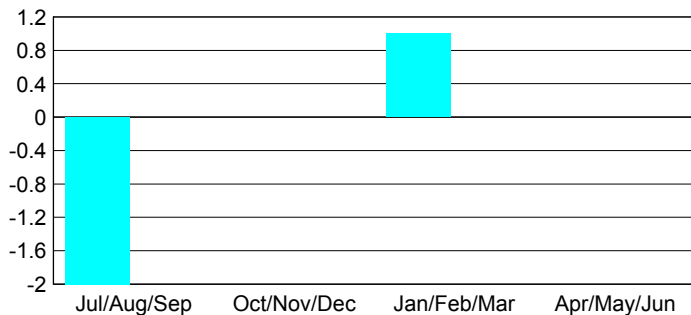

**Club Results 2012-2013**

Goal, New, Dropped, Gain/Loss

**MEMBERSHIP**

Month	Net Memb Goal	Actual New Memb	Actual Dropped Memb	Gain/Loss of Memb
<b>2012-2013</b>				
Jul/Aug/Sep	34	0	15	-15
Oct/Nov/Dec	19	0	0	0
Jan/Feb/Mar	10	21	0	21
Apr/May/June	0	0	0	0
<b>Totals</b>	<b>63</b>	<b>21</b>	<b>15</b>	<b>6</b>

**Membership Results 2012-2013**

Goal, New, Dropped, Gain/Loss

**YTD Status Quo Clubs 2012-2013**

Status Quo Clubs Compared to Status Quo Members

**Gender Comparison 2012-2013**

**Club Gain/Loss 2012-2013**

**Membership Gain/Loss 2012-2013**

GMT: **MANOJ SHAH**

Location: **ZIMBABWE**

GMT CA: **6**

**CLUBS**

Month	New Club Goal	Actual New Clubs	Actual Dropped Clubs	Gain/Loss of Clubs
<b>2012-2013</b>				
Jul/Aug/Sep	2	0	0	0
Oct/Nov/Dec	1	0	0	0
Jan/Feb/Mar	1	1	2	-1
Apr/May/Jun	0	0	5	-5
<b>Totals</b>	<b>4</b>	<b>1</b>	<b>7</b>	<b>-6</b>