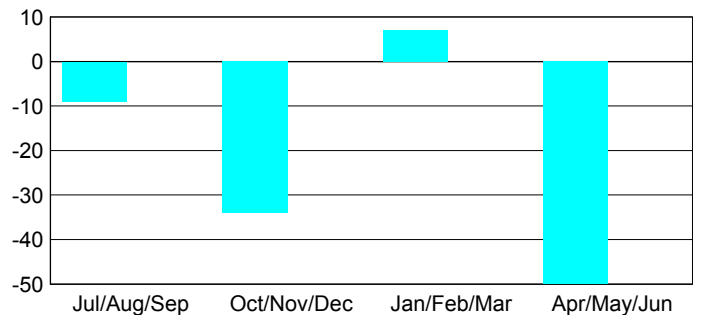

**Club Results 2012-2013**

Goal, New, Dropped, Gain/Loss

**YTD Status Quo Clubs 2012-2013**

Status Quo Clubs Compared to Status Quo Members

**Club Gain/Loss 2012-2013**

**MEMBERSHIP**

Month	Net Memb Goal	Actual New Memb	Actual Dropped Memb	Gain/Loss of Memb
<b>2012-2013</b>				
Jul/Aug/Sep	34	3	12	-9
Oct/Nov/Dec	19	6	40	-34
Jan/Feb/Mar	10	21	14	7
Apr/May/June	0	6	56	-50
<b>Totals</b>	<b>63</b>	<b>36</b>	<b>122</b>	<b>-86</b>

**Membership Results 2012-2013**

Goal, New, Dropped, Gain/Loss

**Gender Comparison 2012-2013**

**Membership Gain/Loss 2012-2013**

GMT: **MANOJ SHAH**

Location: **MOZAMBIQUE**

GMT CA: **6**

**CLUBS**

Month	New Club Goal	Actual New Clubs	Actual Dropped Clubs	Gain/Loss of Clubs
<b>2012-2013</b>				
Jul/Aug/Sep	2	0	2	-2
Oct/Nov/Dec	1	0	0	0
Jan/Feb/Mar	1	1	0	1
Apr/May/June	0	0	0	0
<b>Totals</b>	<b>4</b>	<b>1</b>	<b>2</b>	<b>-1</b>