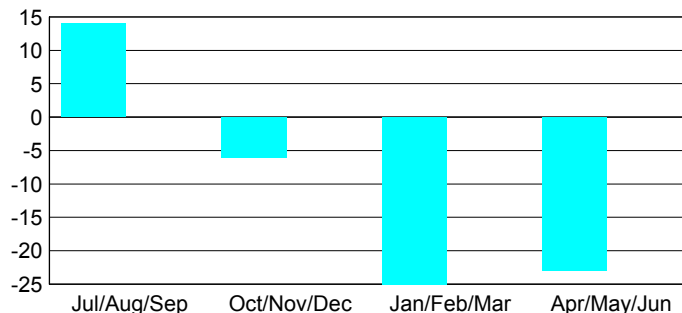

**Membership Results 2012-2013**

Goal, New, Dropped, Gain/Loss

**YTD Status Quo Clubs 2012-2013**

Status Quo Clubs Compared to Status Quo Members

**Gender Comparison 2012-2013**

**Club Gain/Loss 2012-2013**

**Membership Gain/Loss 2012-2013**

GMT: **MANOJ SHAH**

Location: **MALAWI**

GMT CA: **6**

**CLUBS**

Month	New Club Goal	Actual New Clubs	Actual Dropped Clubs	Gain/Loss of Clubs
<b>2012-2013</b>				
Jul/Aug/Sep	2	0	0	0
Oct/Nov/Dec	1	0	2	-2
Jan/Feb/Mar	1	0	0	0
Apr/May/June	0	0	3	-3
<b>Totals</b>	<b>4</b>	<b>0</b>	<b>5</b>	<b>-5</b>